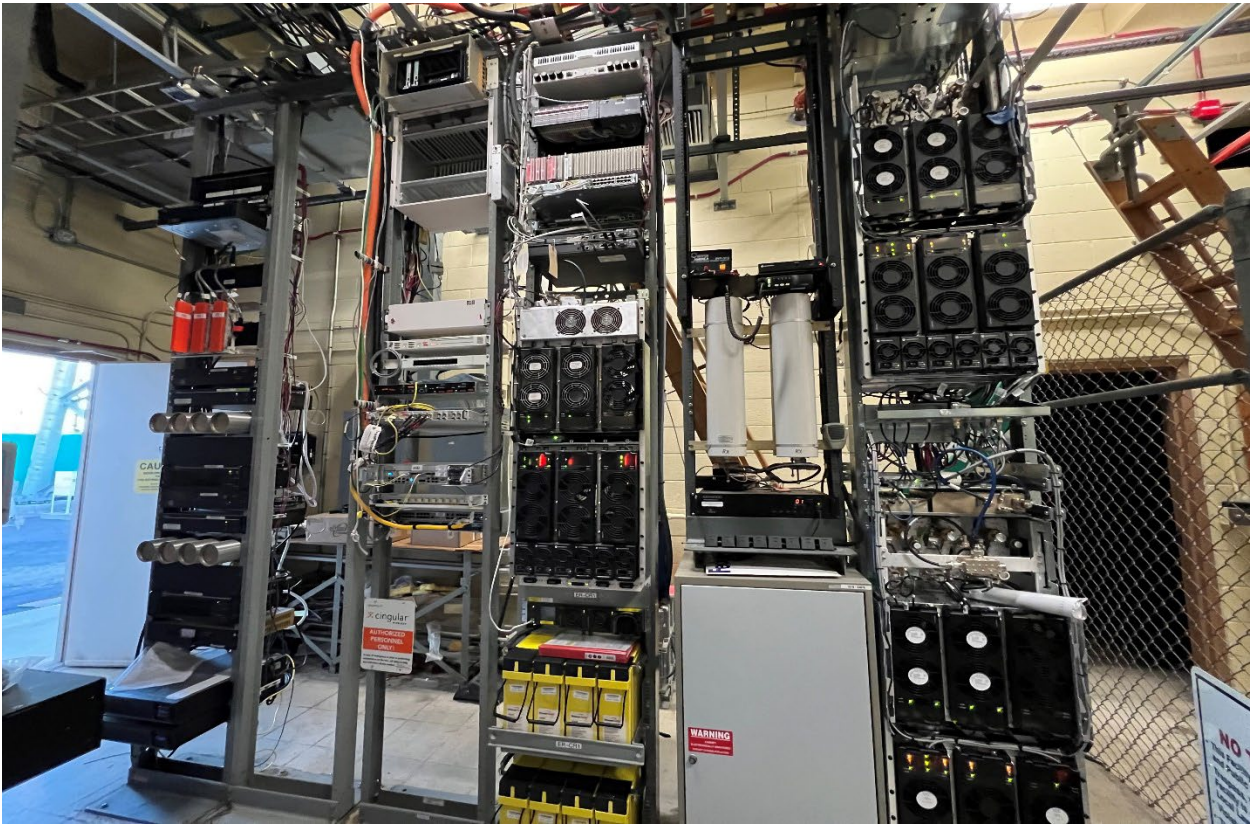

RACK SPACE AT SANTA CATALINA /BLACK JACK MOUNTAIN

RACK SPACE 83 Units - New Lease

RACK SPACE 48 Units – Old Lease