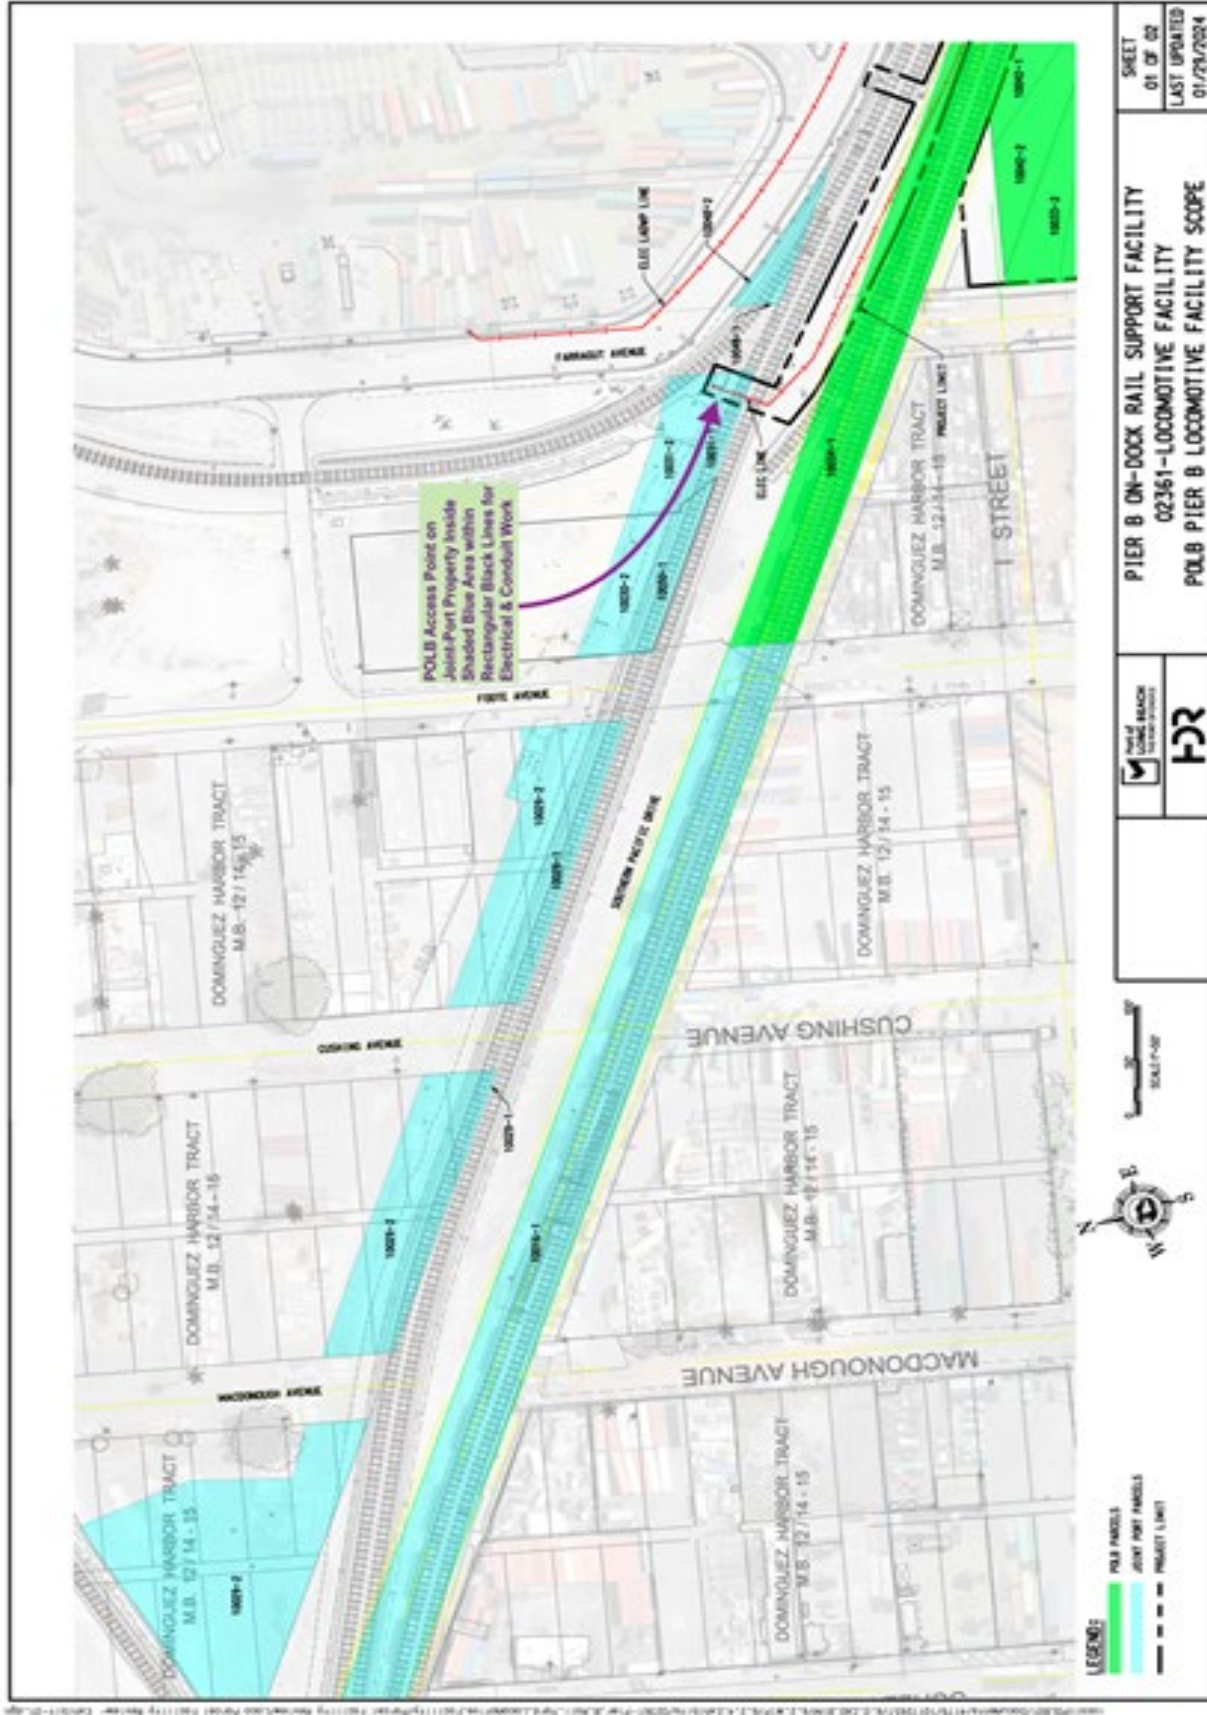

# Transmittal 1 – LFP Area Map

SHEET  
01 OF 02  
LAST UPDATED  
01/29/2024

PIER B ON-DOCK RAIL SUPPORT FACILITY  
02361-LOCOMOTIVE FACILITY  
POLB PIER B LOCOMOTIVE FACILITY SCOPE

LEGEND:  
POLB PANELS  
JOINT PORT PANELS  
PIERCEY LIMIT