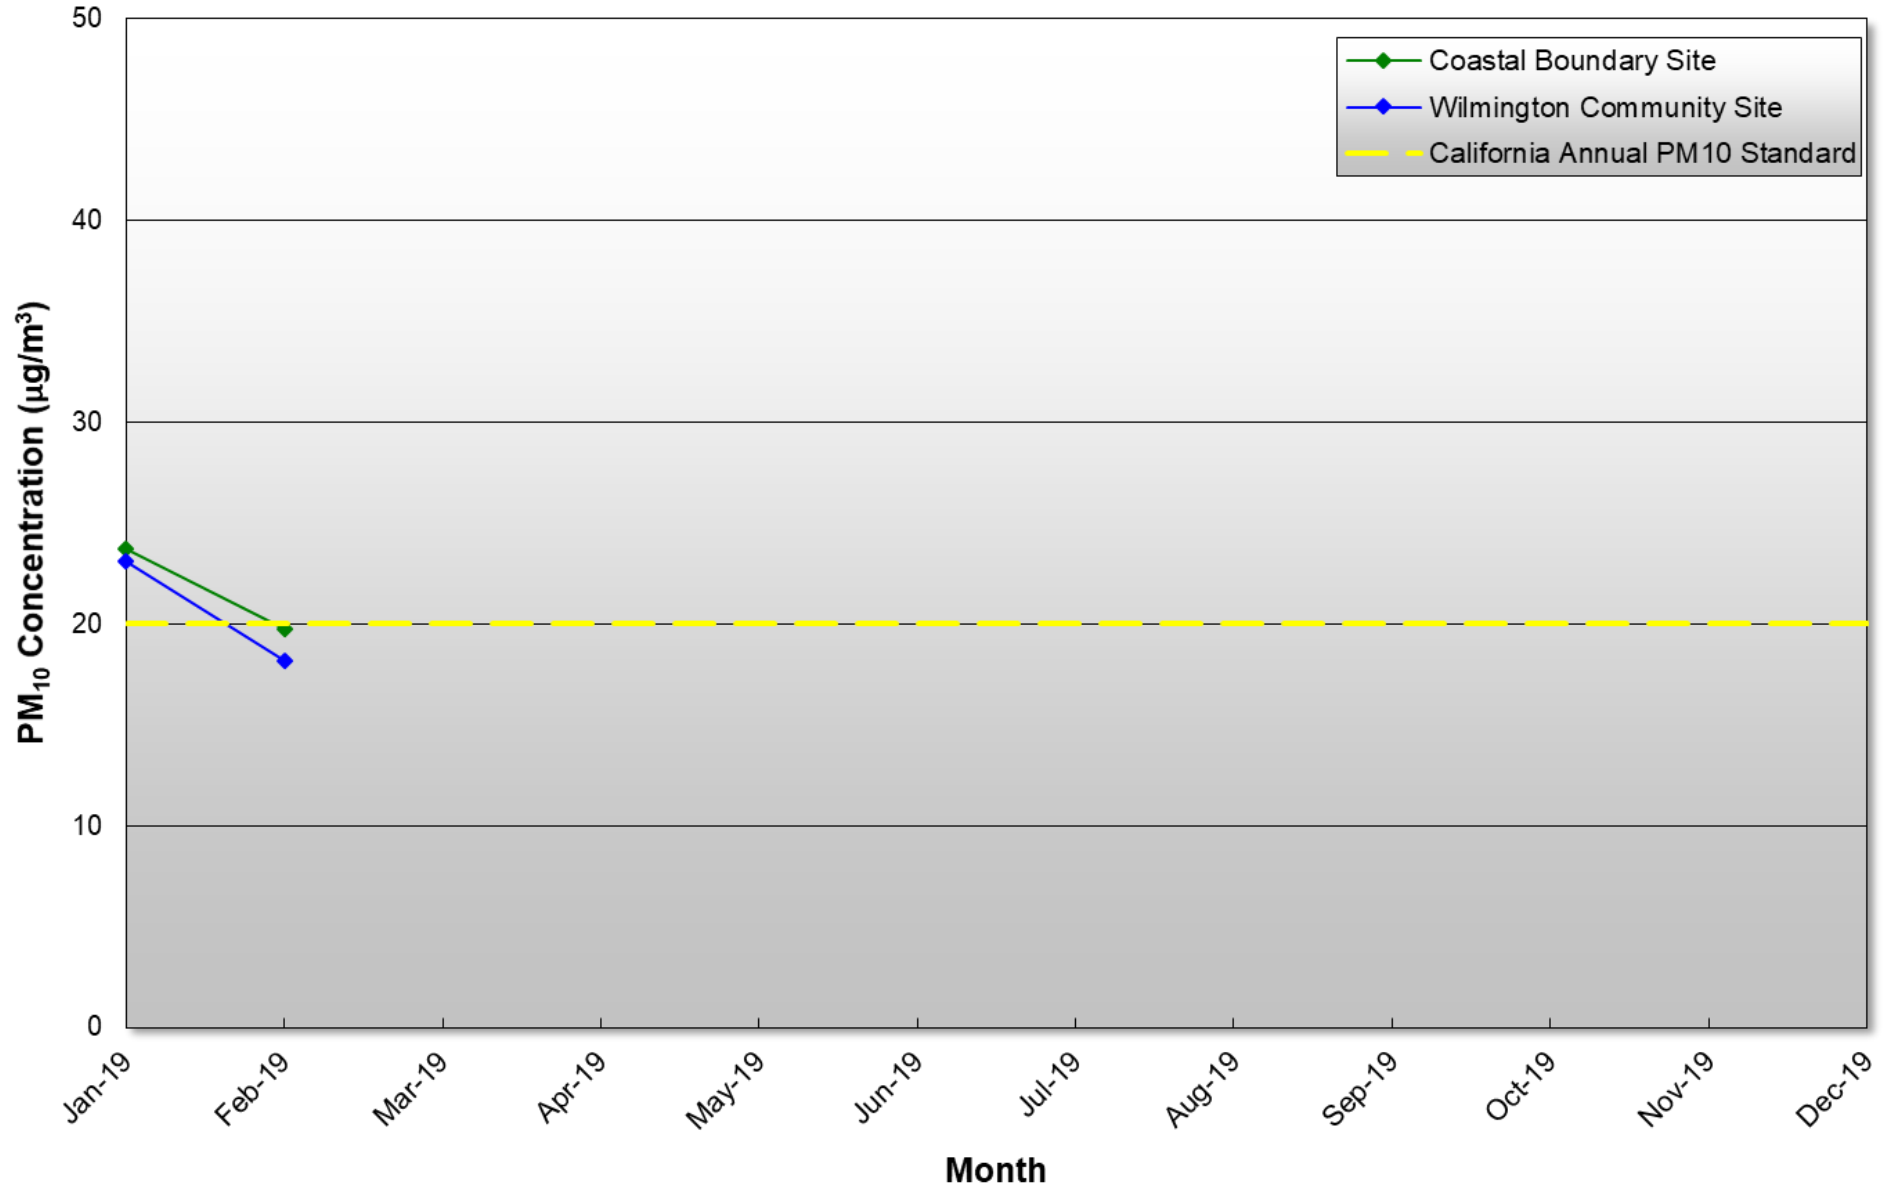

Monthly Average PM₁₀ Concentrations at the Port of Los Angeles January - February 2019

Note: Annual PM₁₀ California Standard is 20 µg/m³
There is no Annual PM₁₀ Federal Standard