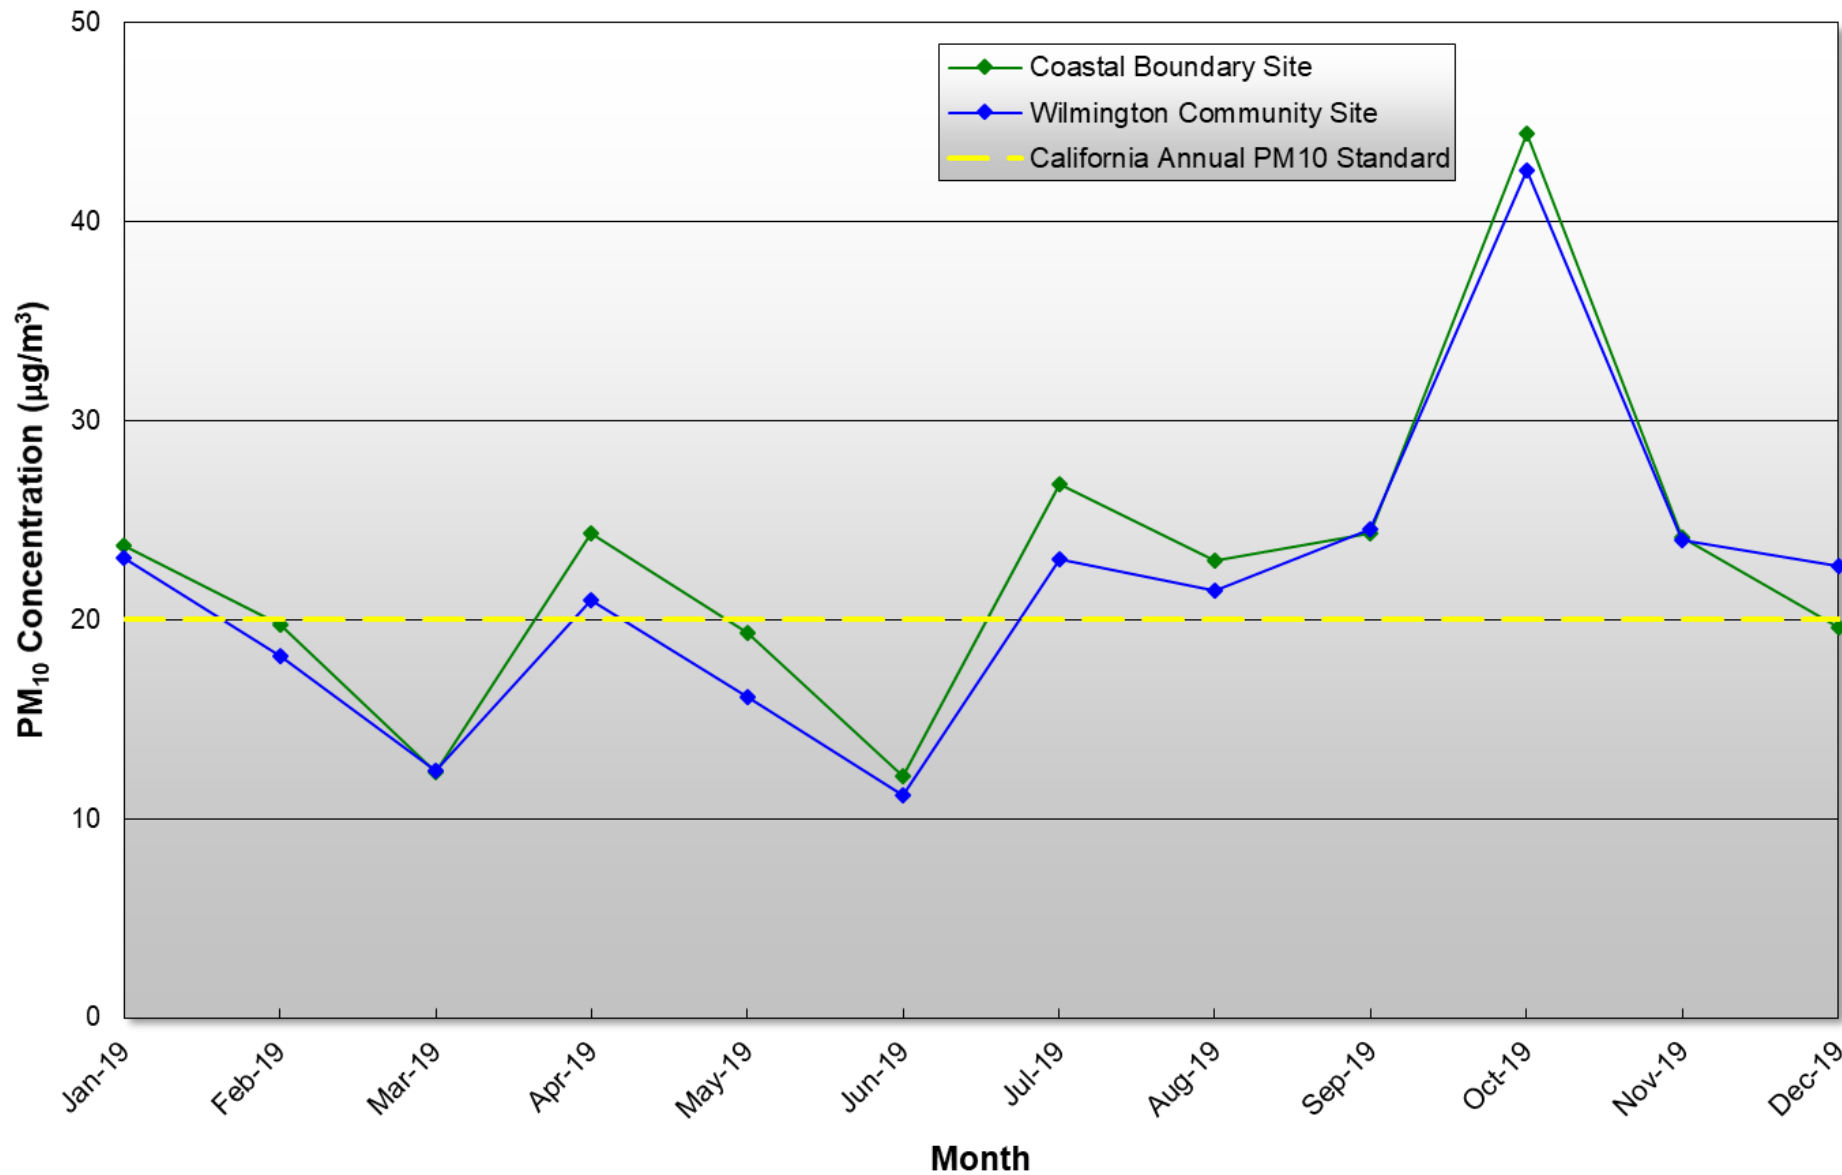

Monthly Average PM₁₀ Concentrations at the Port of Los Angeles January - December 2019

Note: Annual PM₁₀ California Standard is 20 µg/m³
There is no Annual PM₁₀ Federal Standard