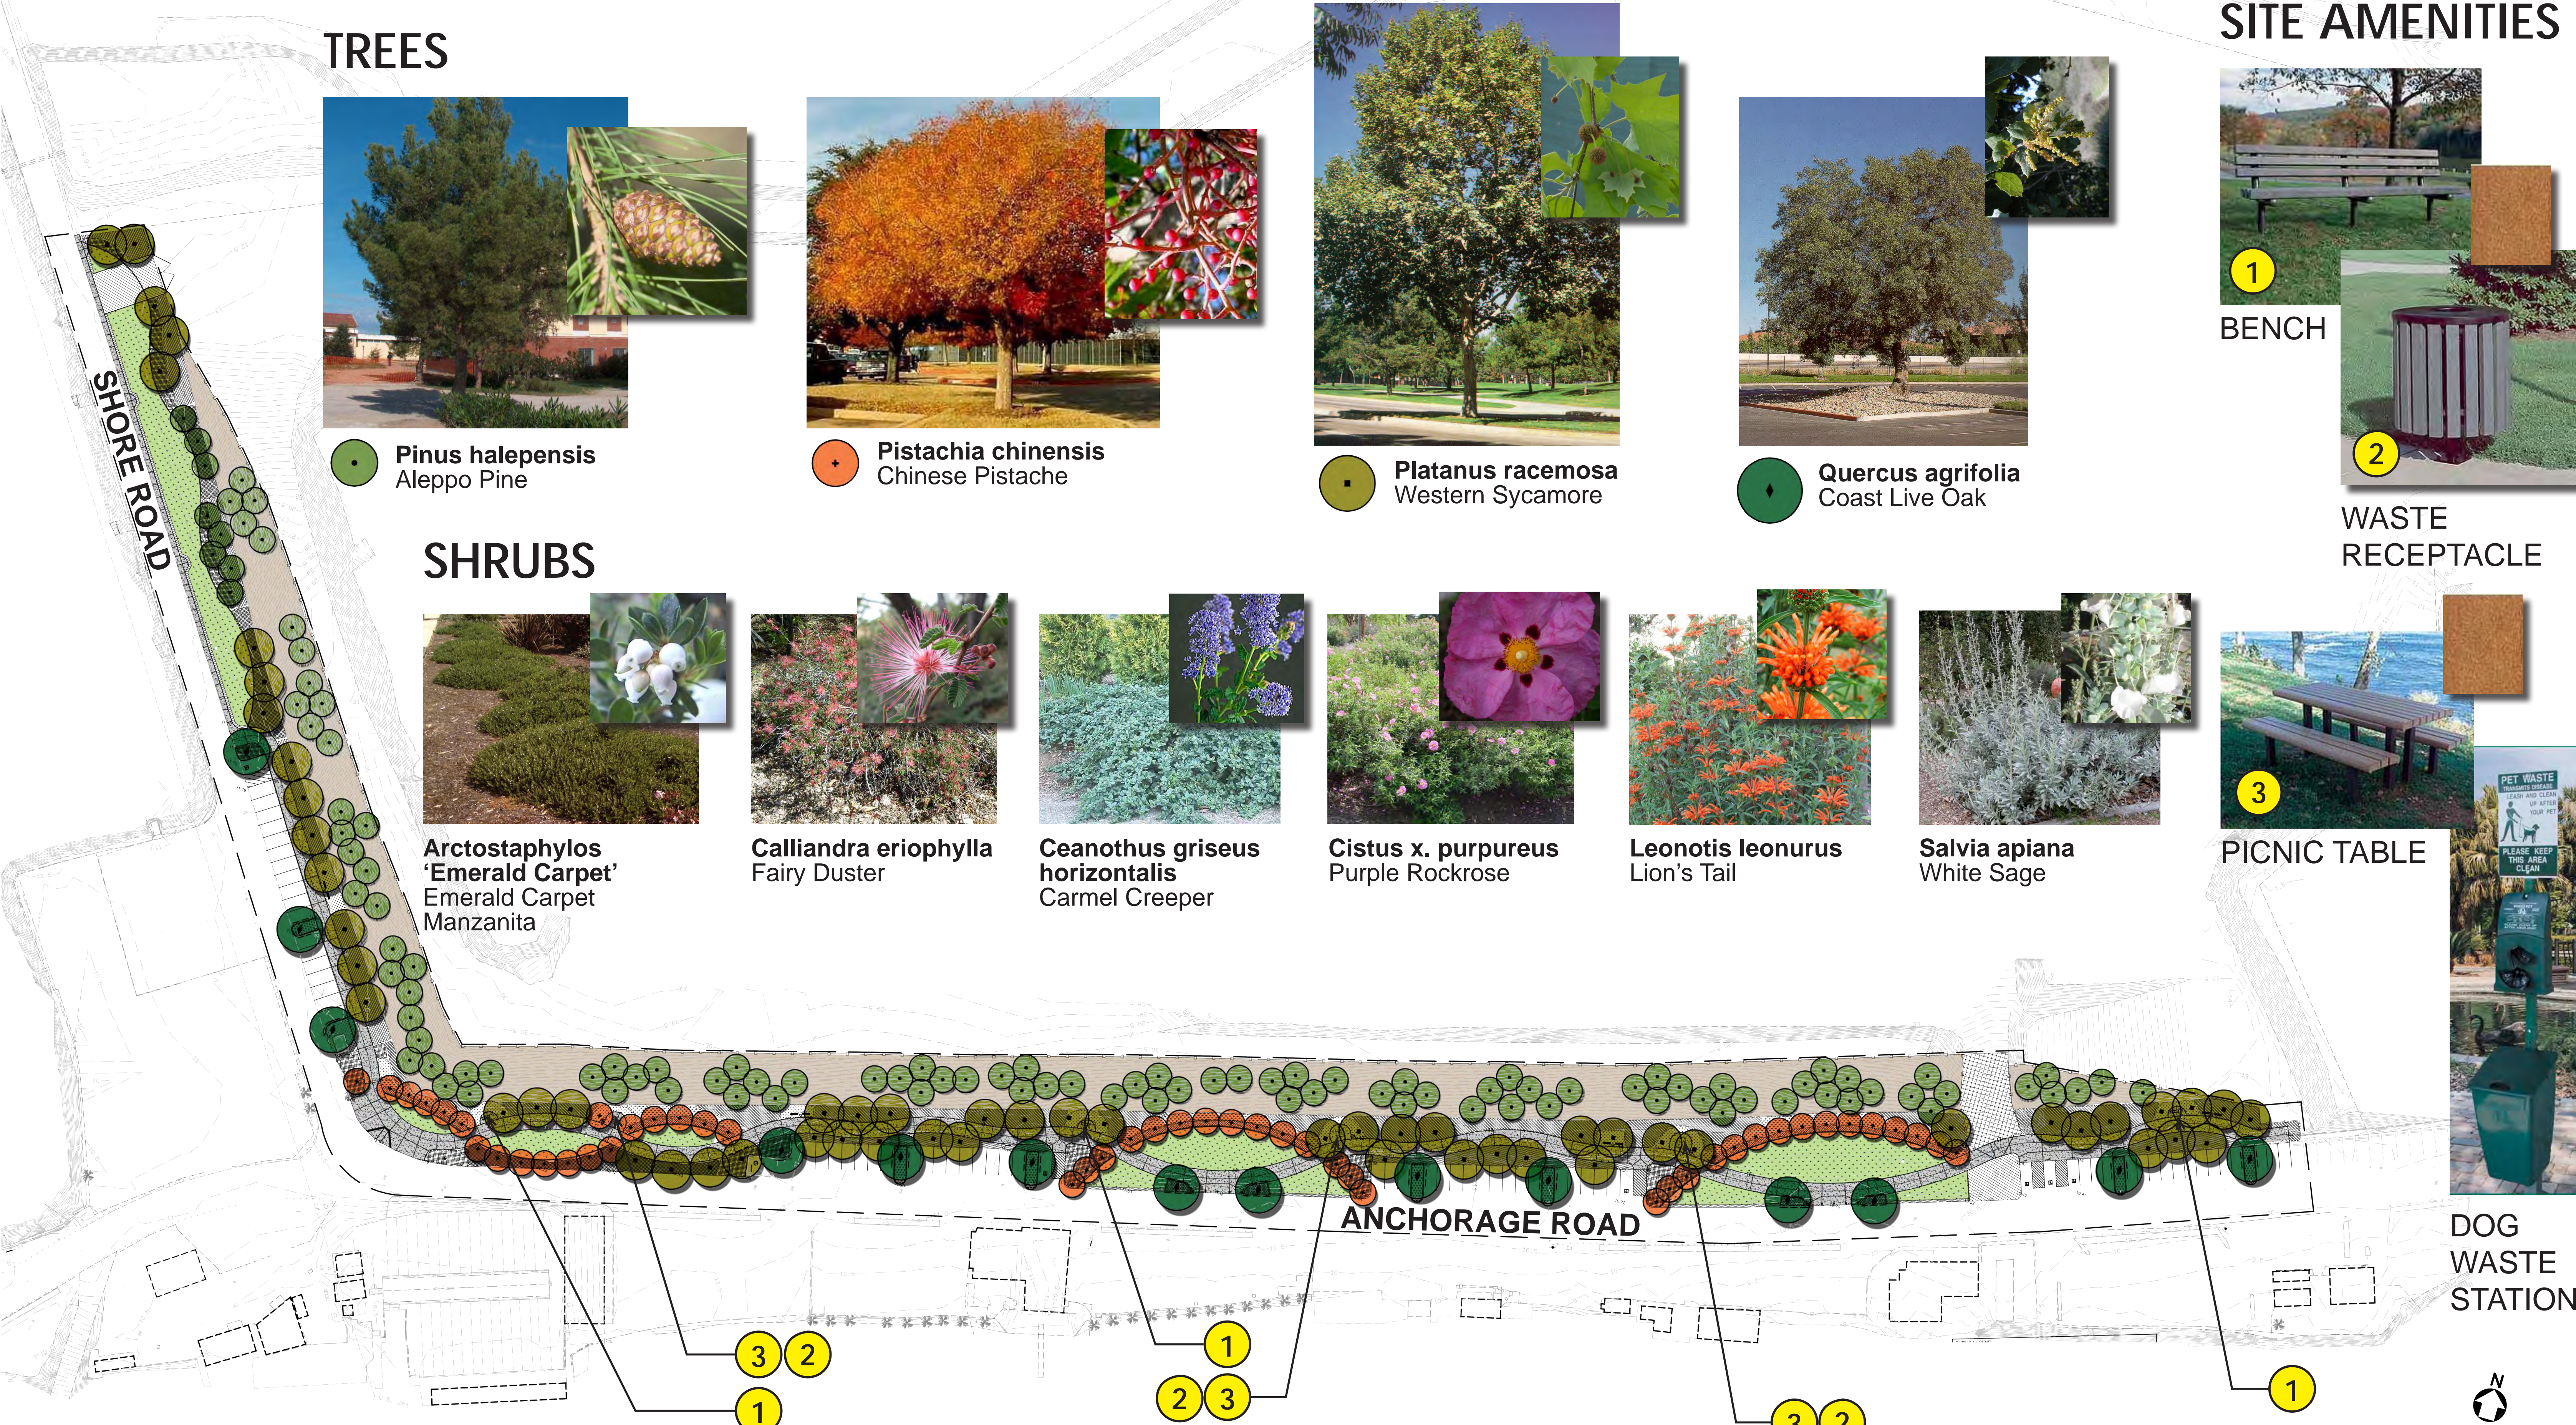

# SITE AMENITIES

**1**  
BENCH

**2**  
WASTE RECEPTACLE

**3**  
PICNIC TABLE

**DOG WASTE STATION**

# SHRUBS

**Arctostaphylos 'Emerald Carpet'**  
Emerald Carpet Manzanita

**Calliandra eriophylla**  
Fairy Duster

**Ceanothus griseus horizontalis**  
Carmel Creeper

**Cistus x. purpureus**  
Purple Rockrose

**Leonotis leonurus**  
Lion's Tail

**Salvia apiana**  
White Sage

# Landscape Plan, Site Amenities & Planting

**Wilmington Marina Parkway**  
The Port of Los Angeles . Engineering Division

Transmittal No. 1