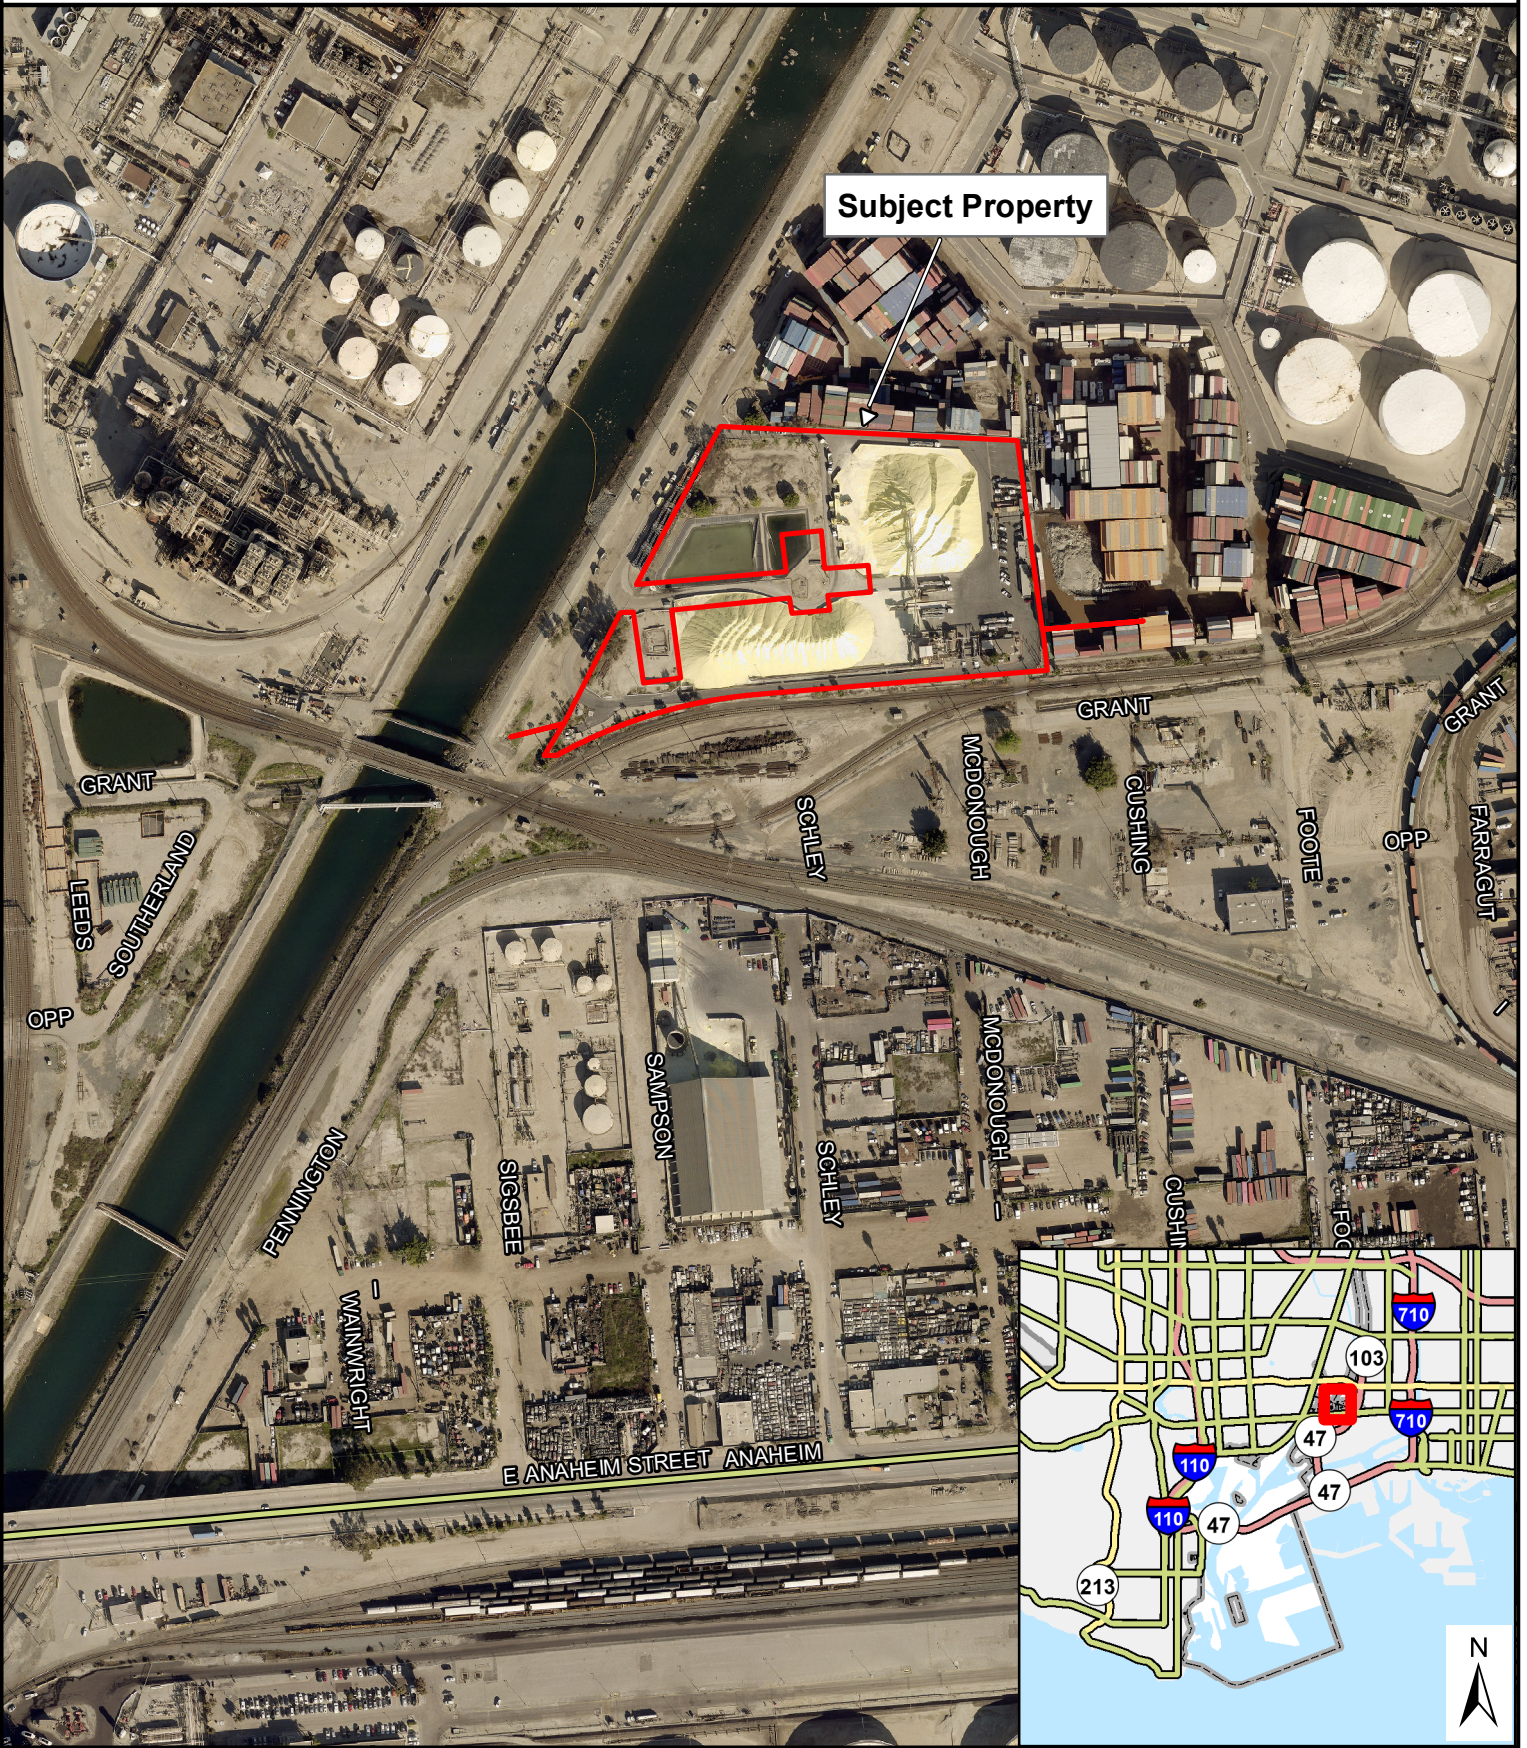

# California Sulphur Company P962

0 0.05 0.1  
Miles

Site Map  
Transmittal 1

MAY 2024