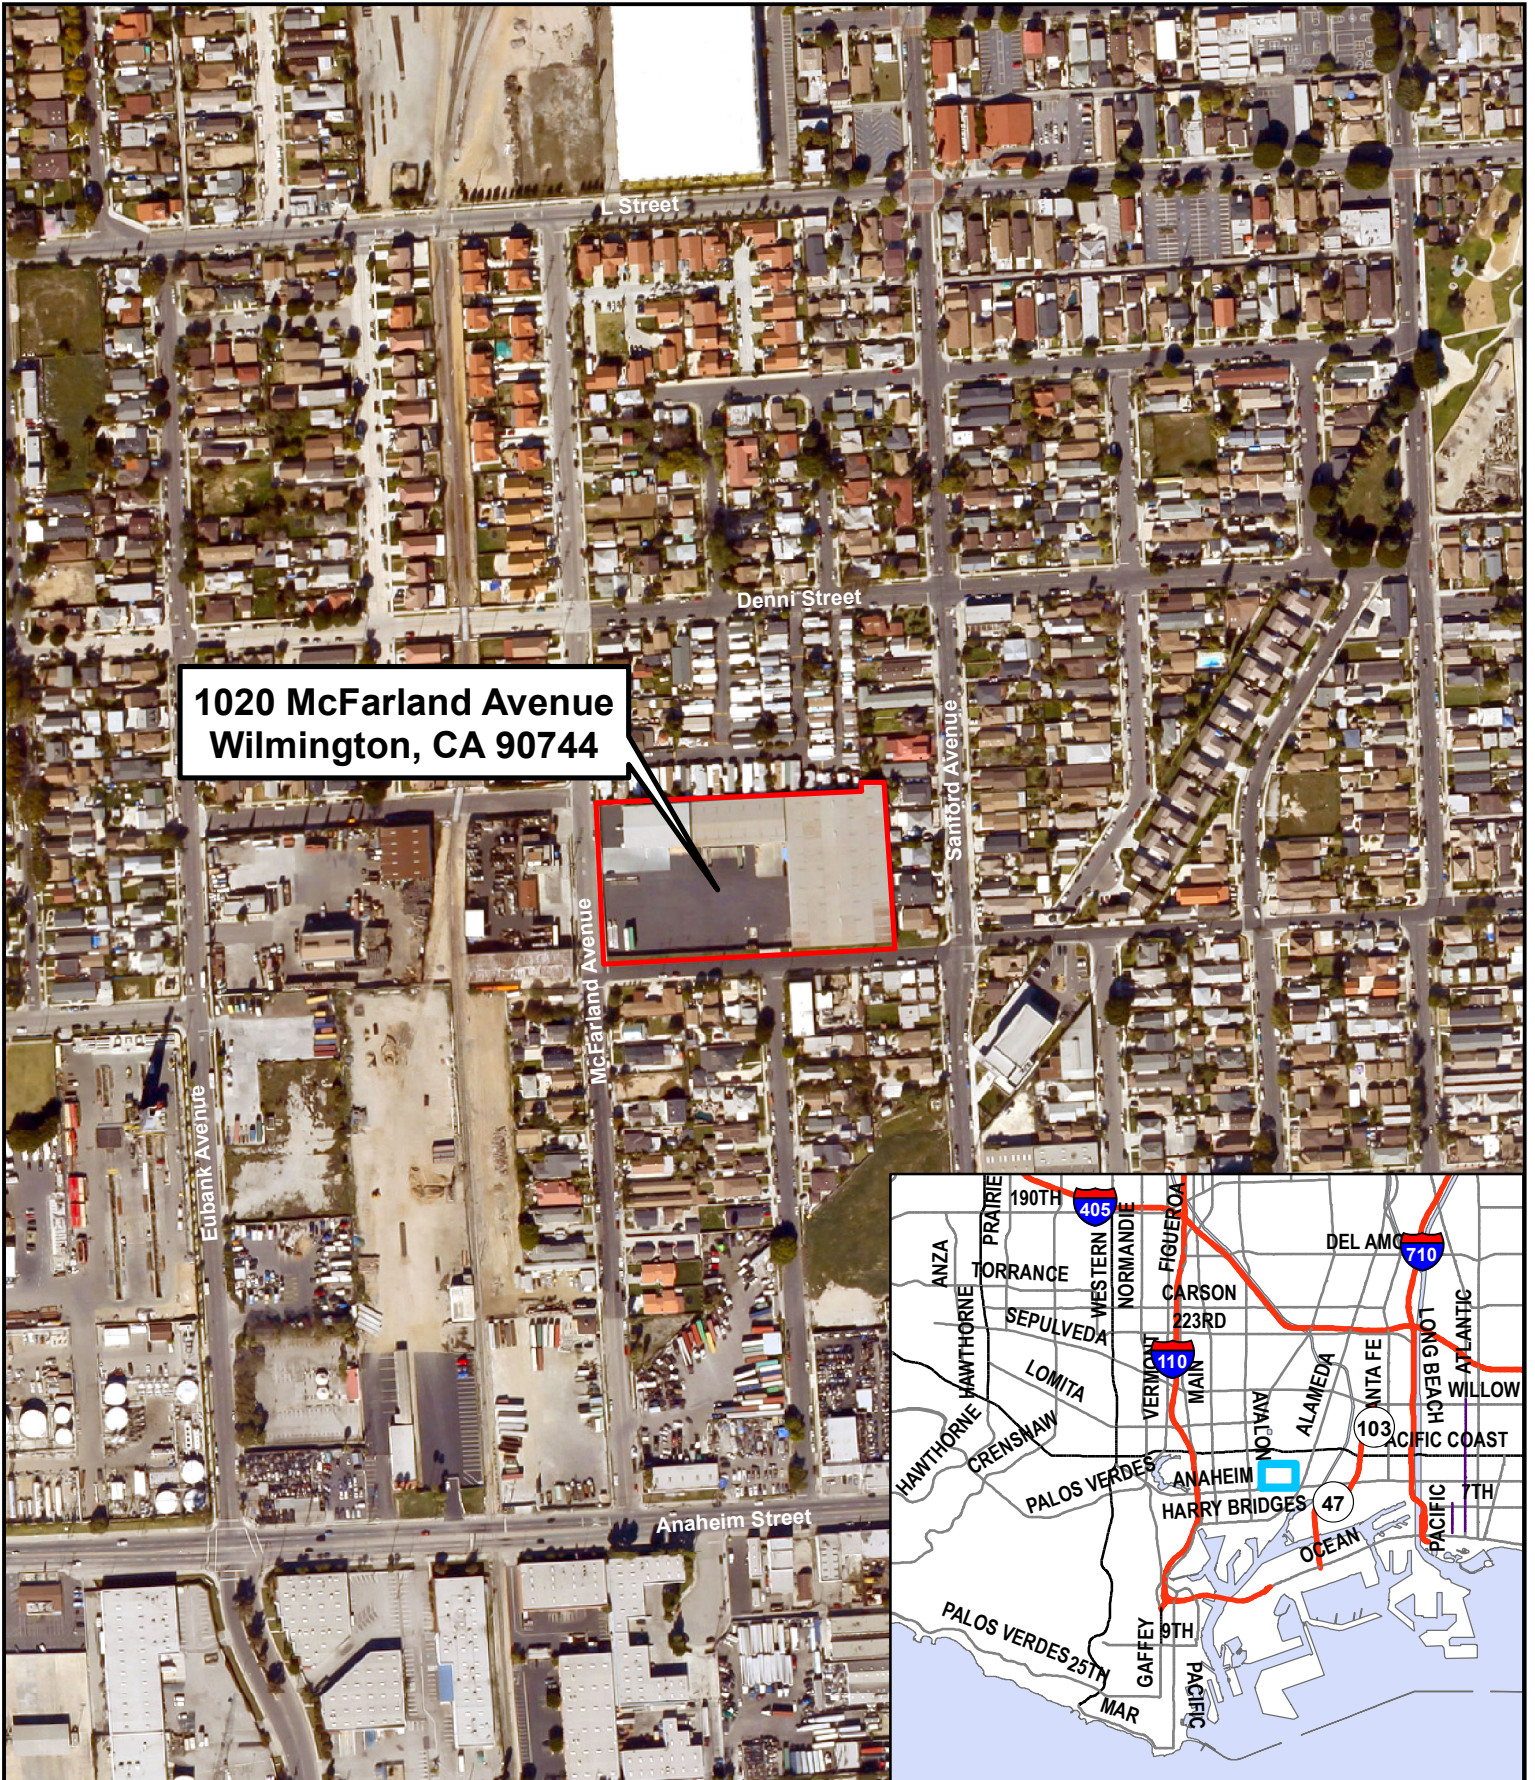

# FTZ 202 - Site 15 ASK Marine Inc.

1020 McFarland Avenue  
Wilmington, CA 90744

Exhibit A

Transmittal 2

Harbor Department  
Planning & Economic Development  
Map Produced 4/2014