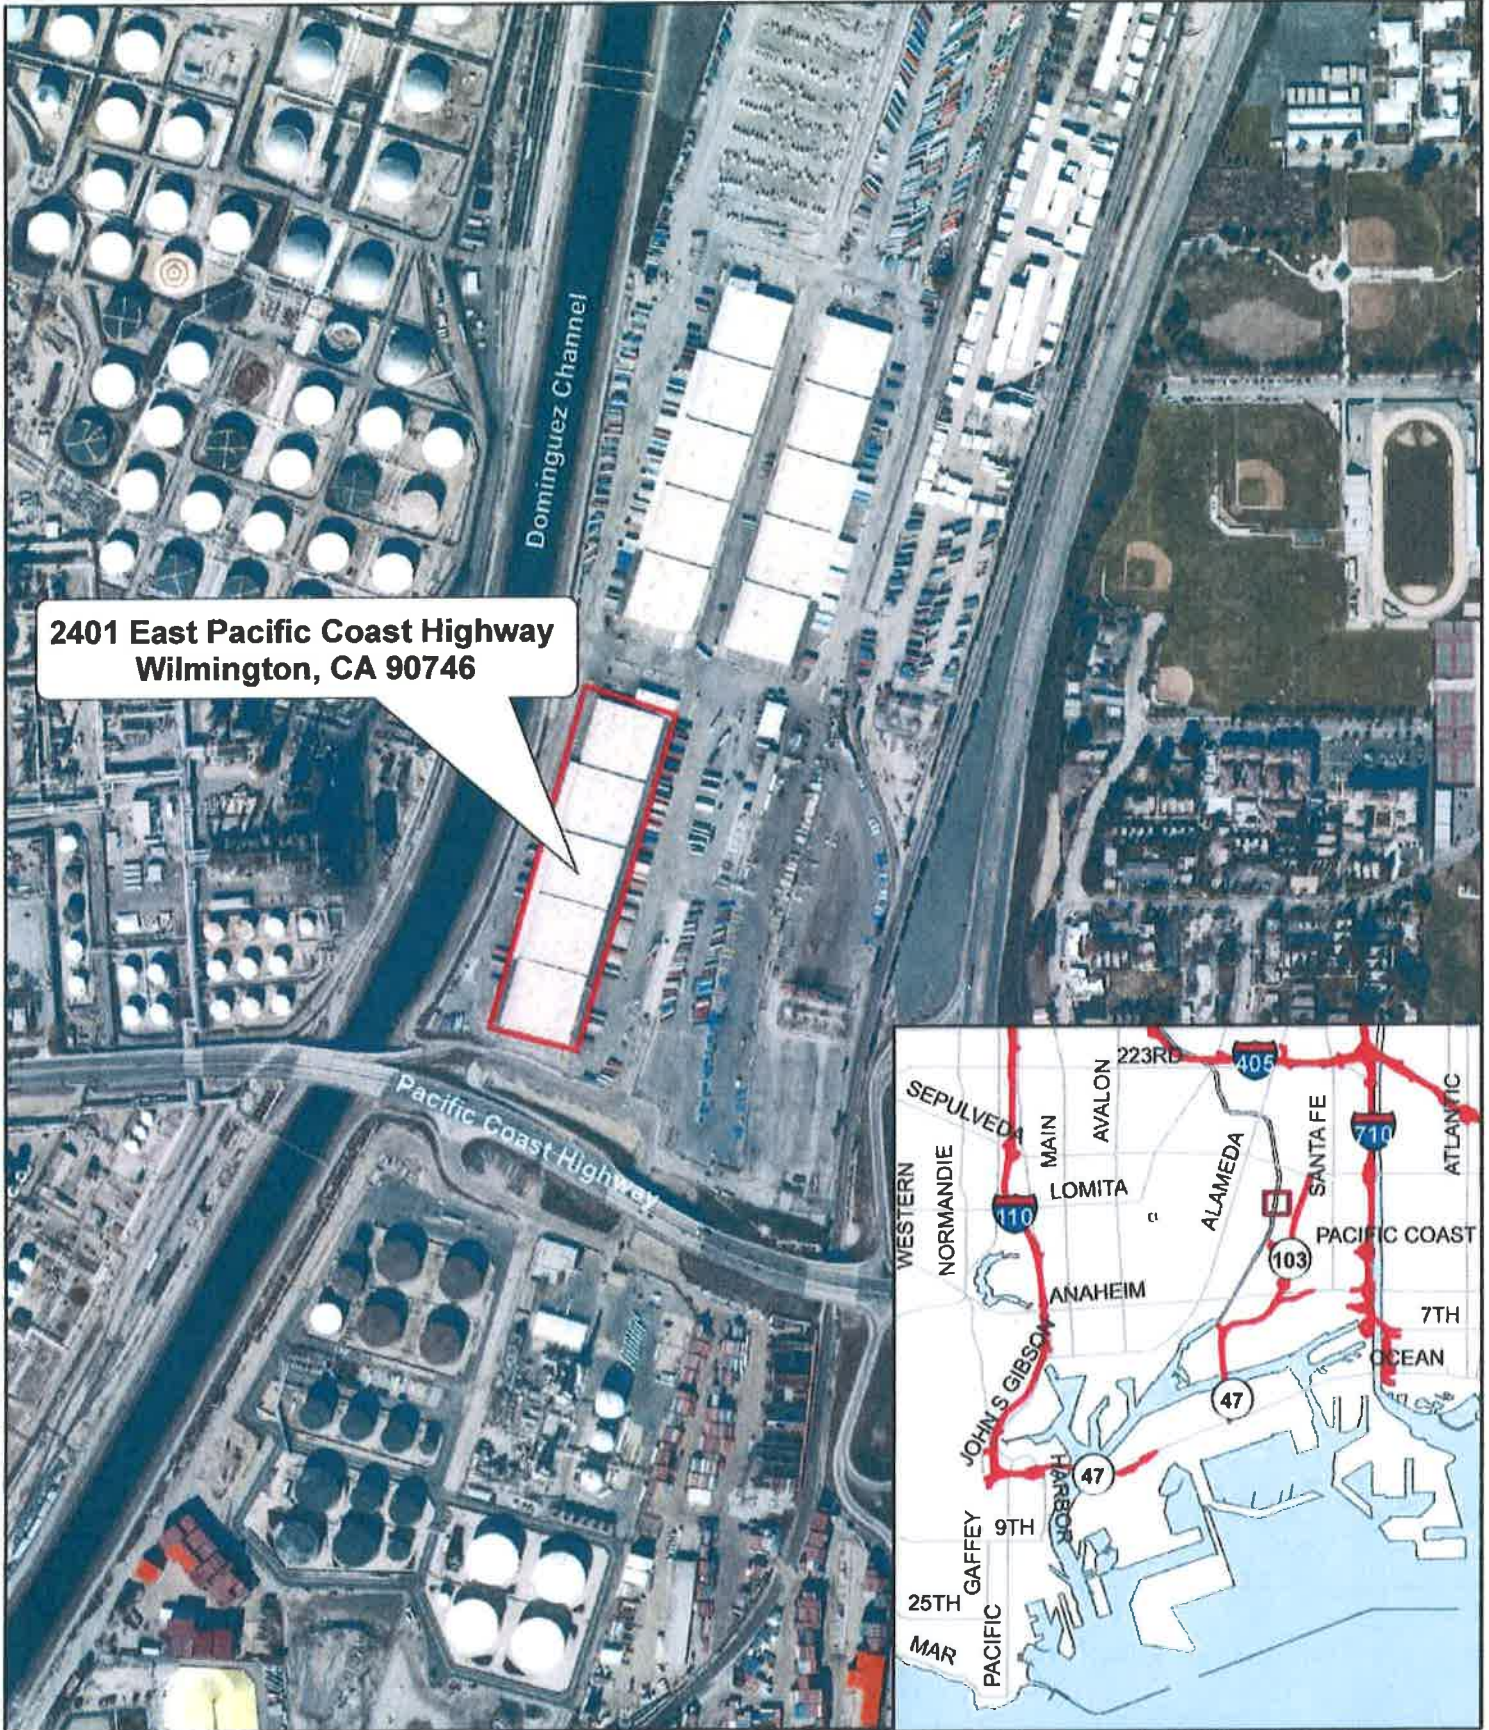

FTZ 202 Site 1-A California Cartage Co. LLC

2401 East Pacific Coast Highway
Wilmington, CA 90746

Exhibit A

Harbor Department
Planning & Economic Development
Map Produced 4/2017