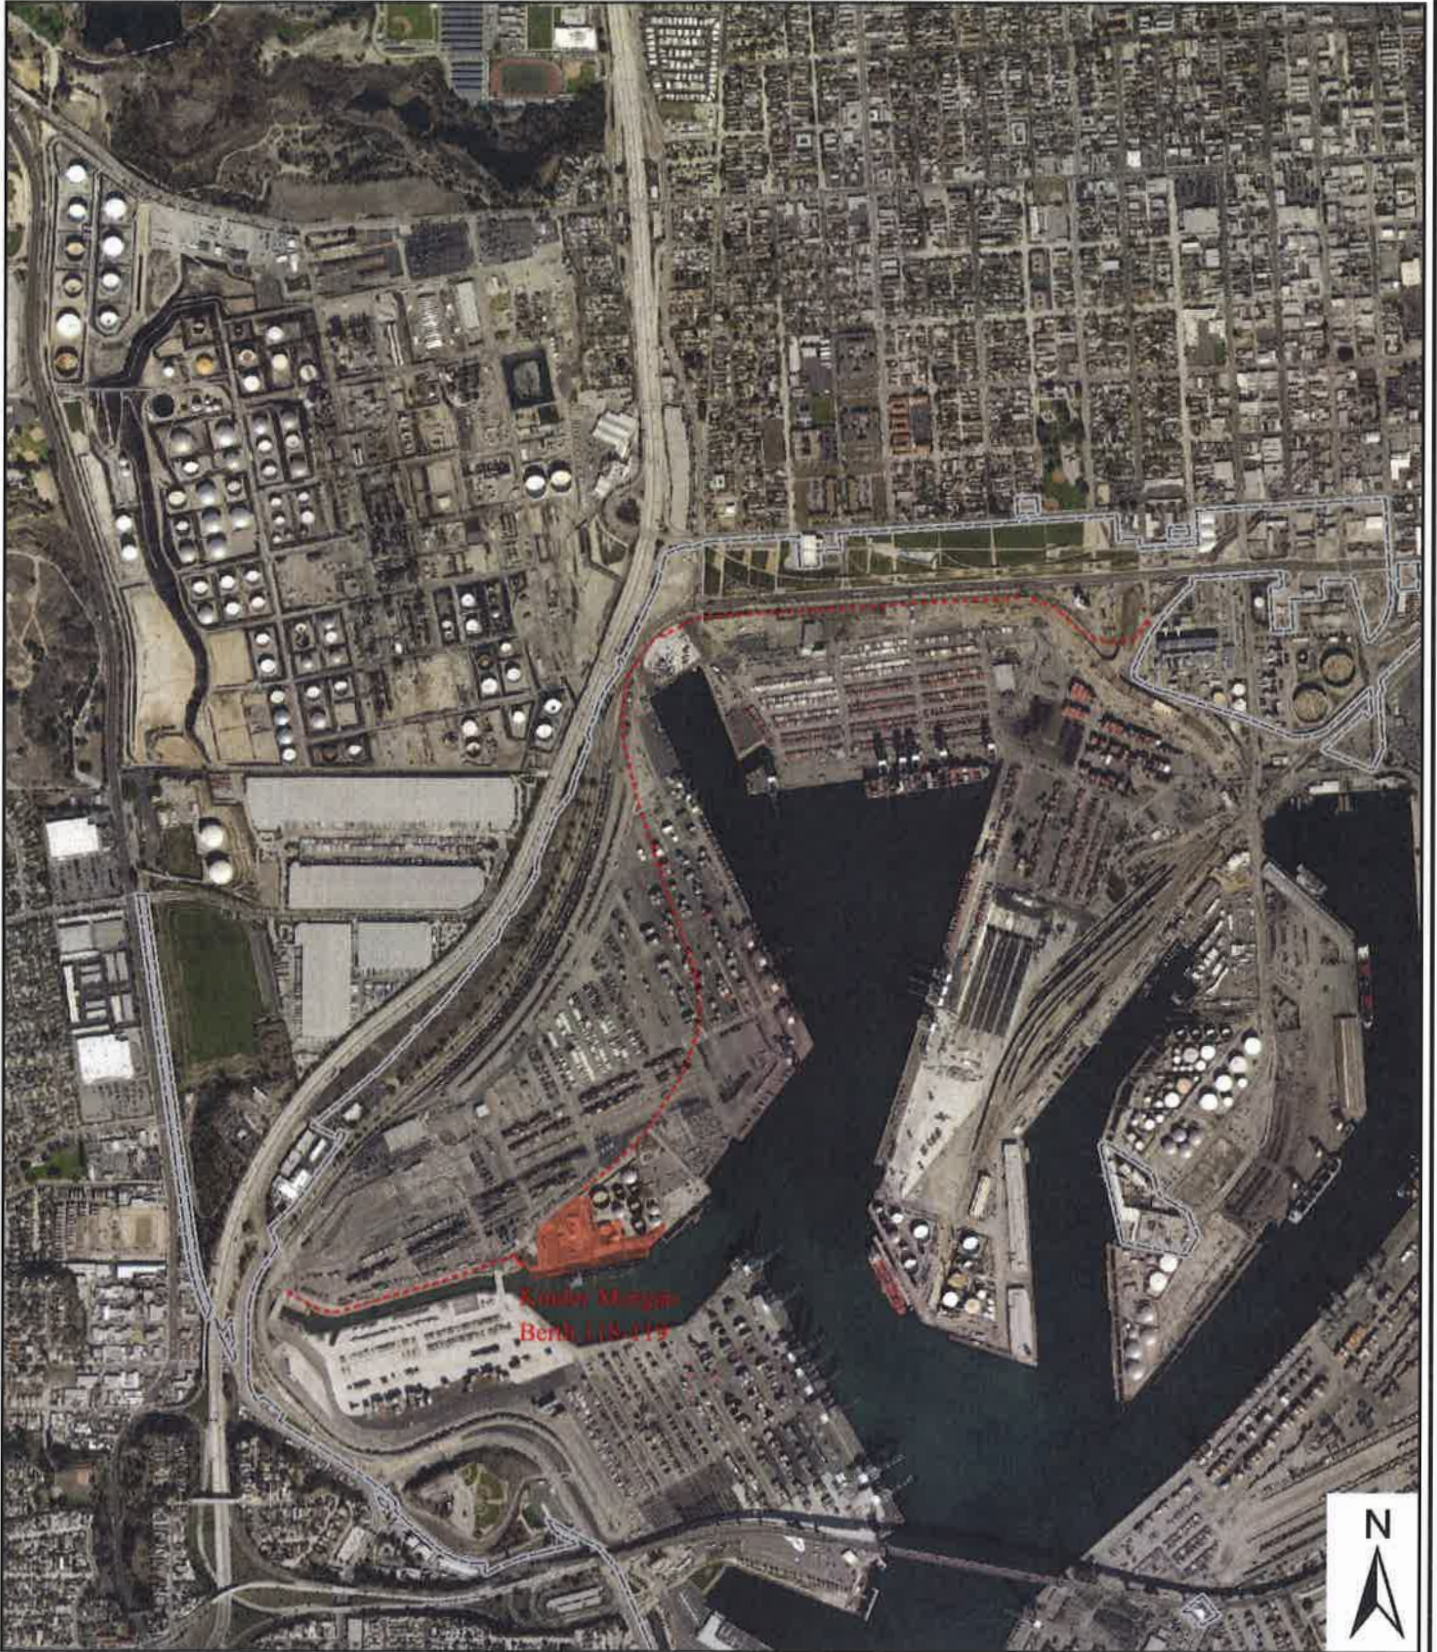

Kinder Morgan Site Map

0 SCALE 1: 21,151 5,288 Feet

Harbor Department

Map Produced 03/2017