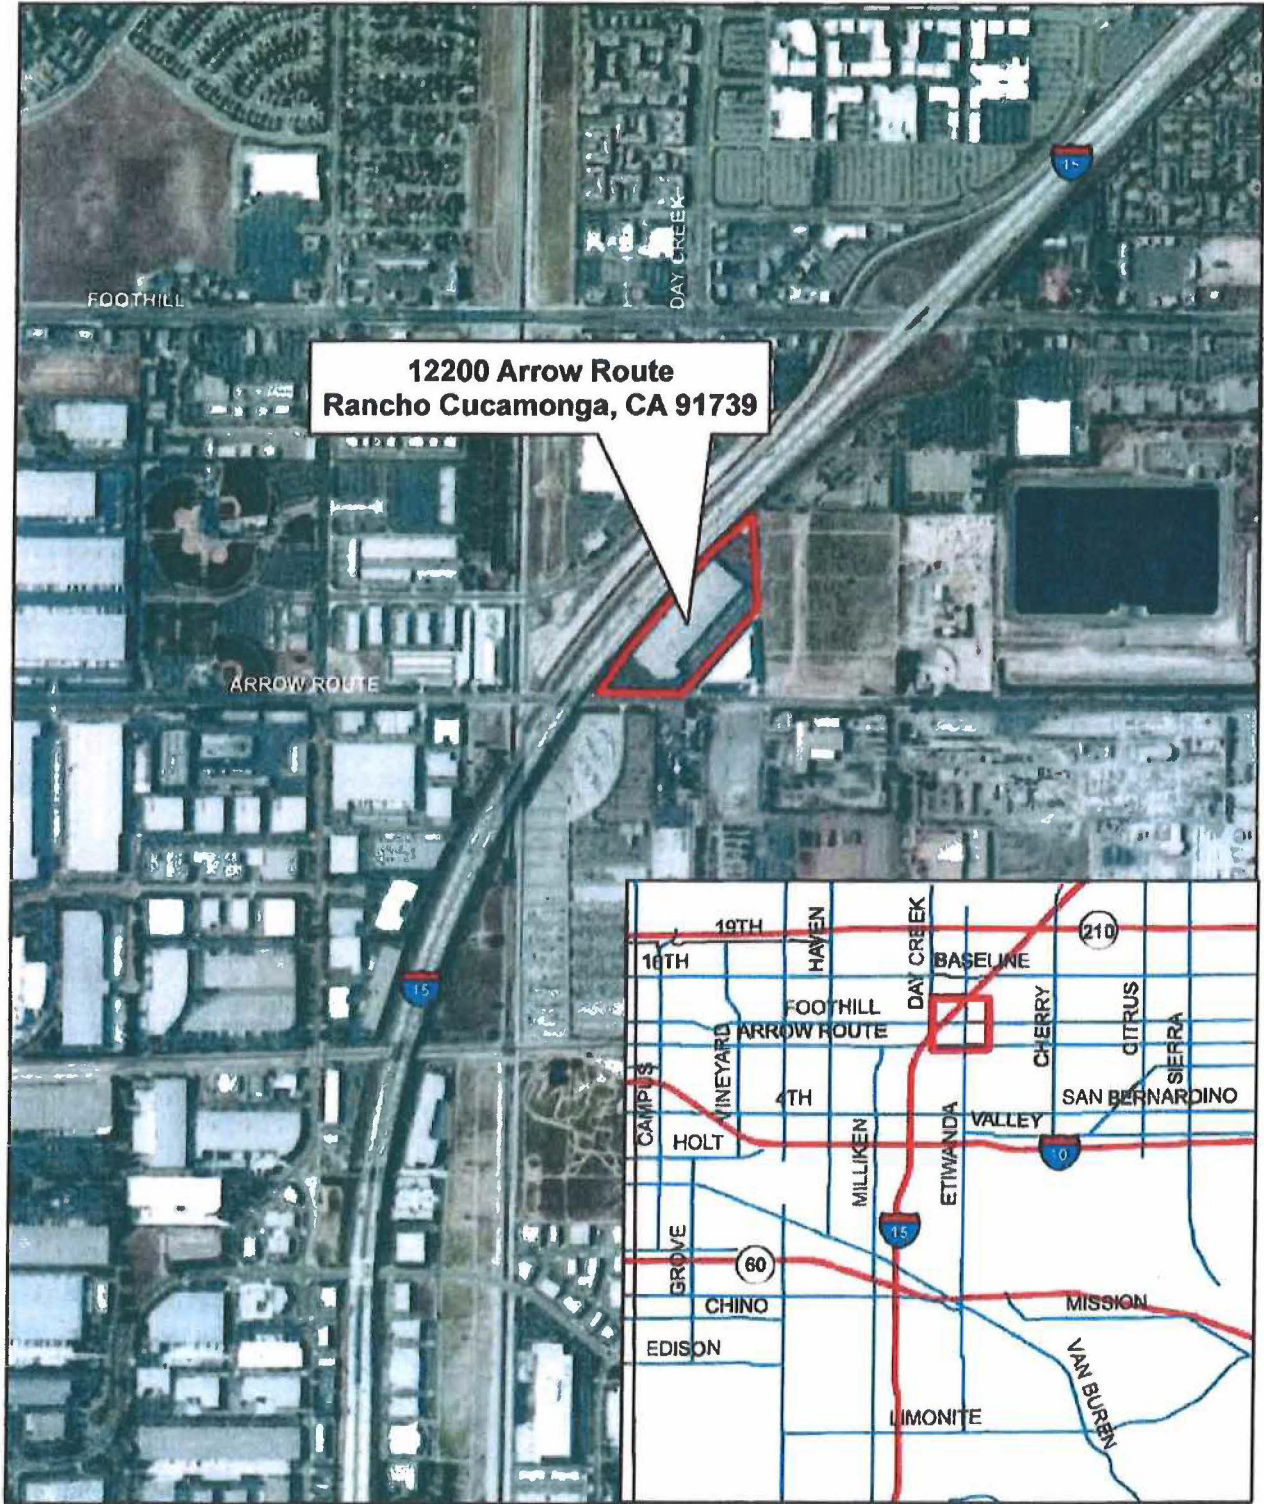

FTZ 202 - Site 32 Customs Air Warehouse, Inc.

Harbor Department
Planning and Economic Development
Map Produced 03/2018