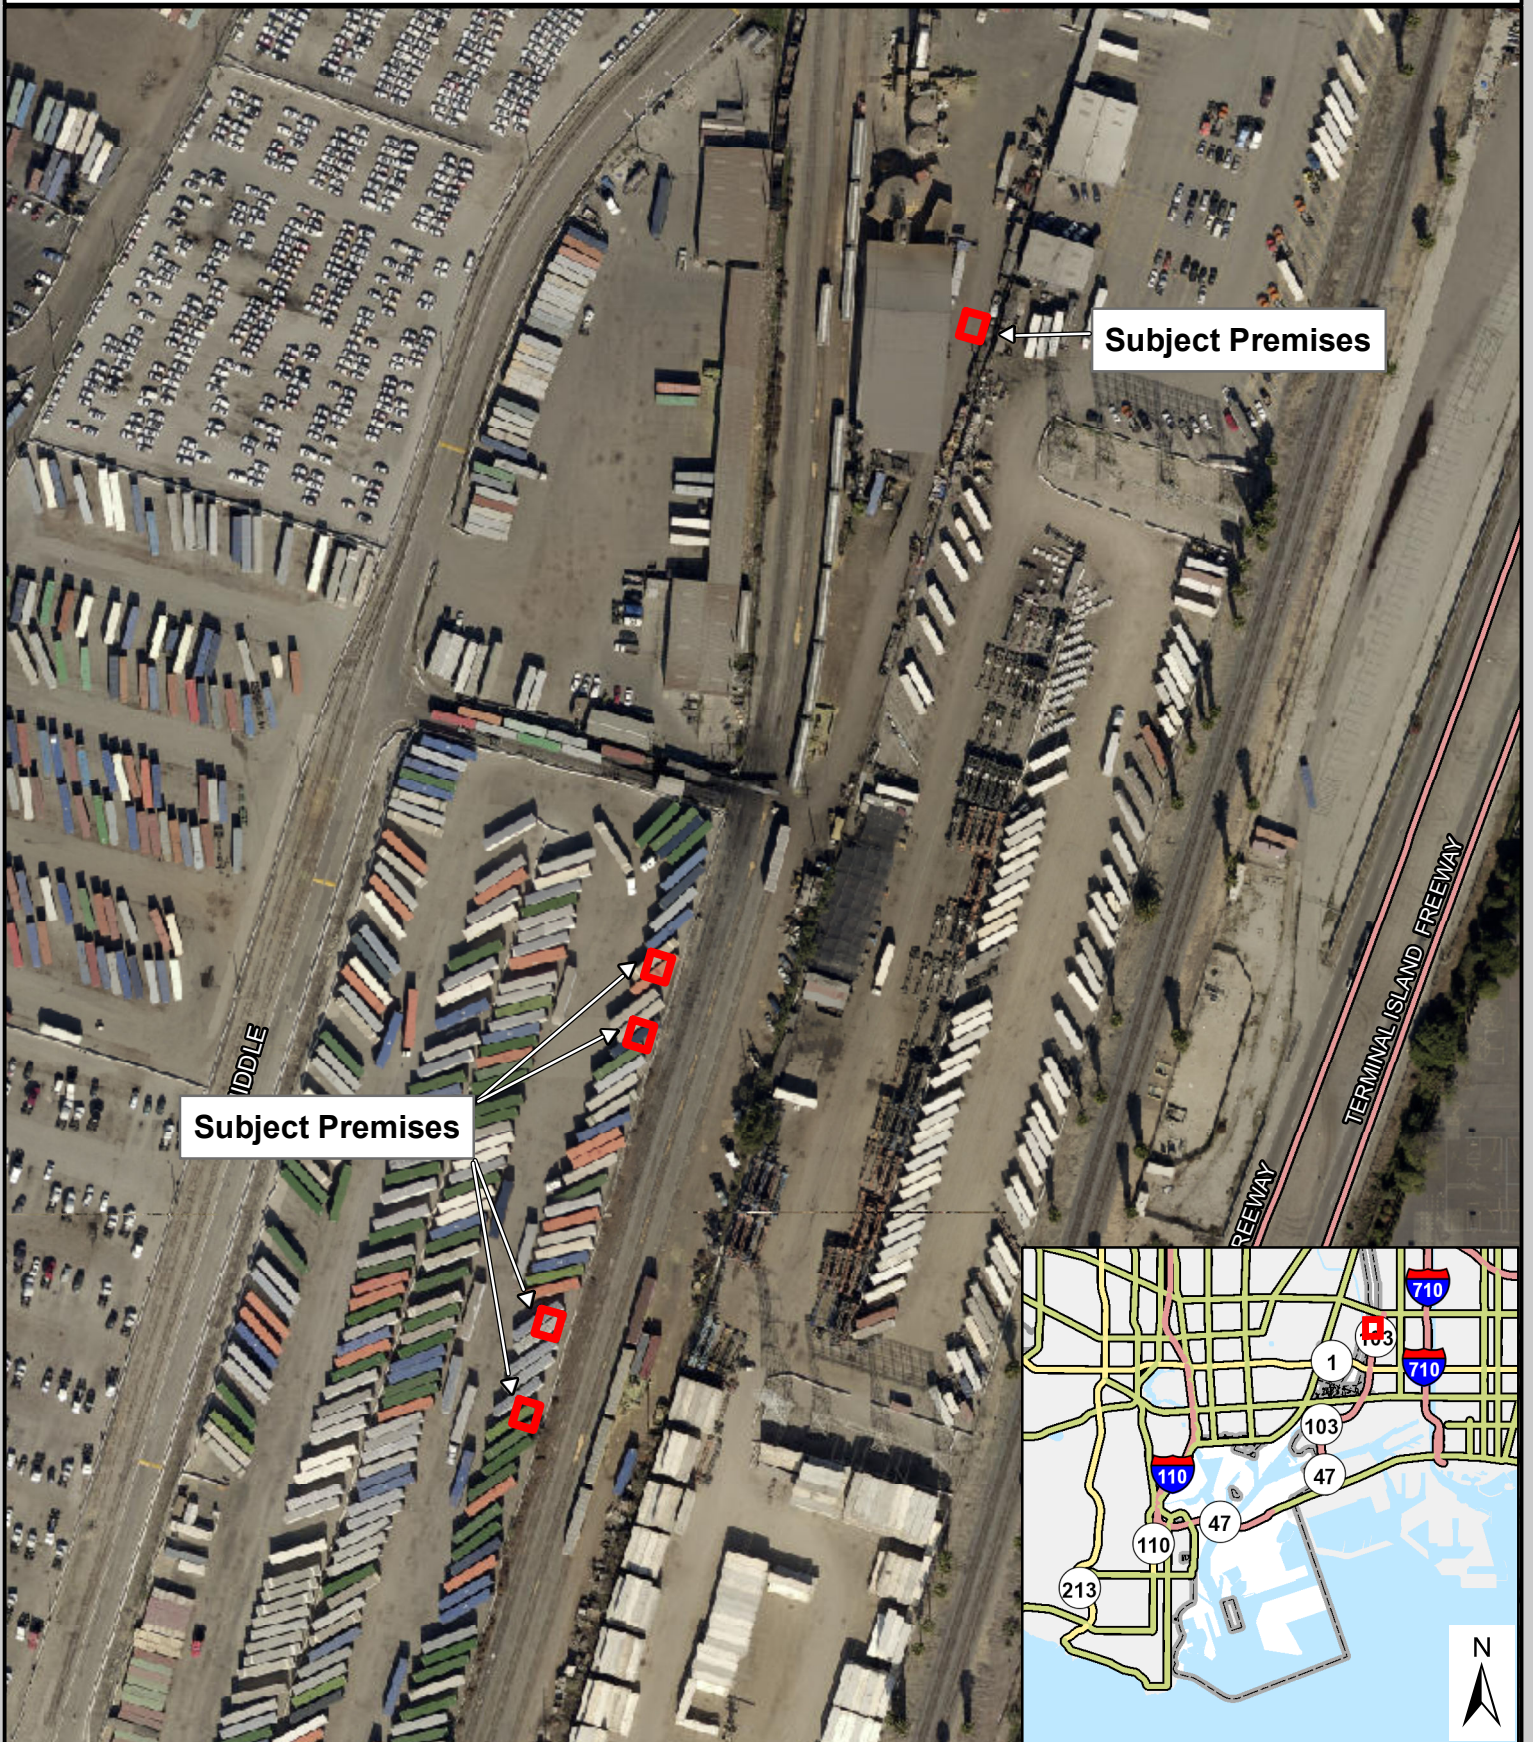

Tesoro Refining - TEUP 1780

Transmittal 1

Site Map

APRIL 2021