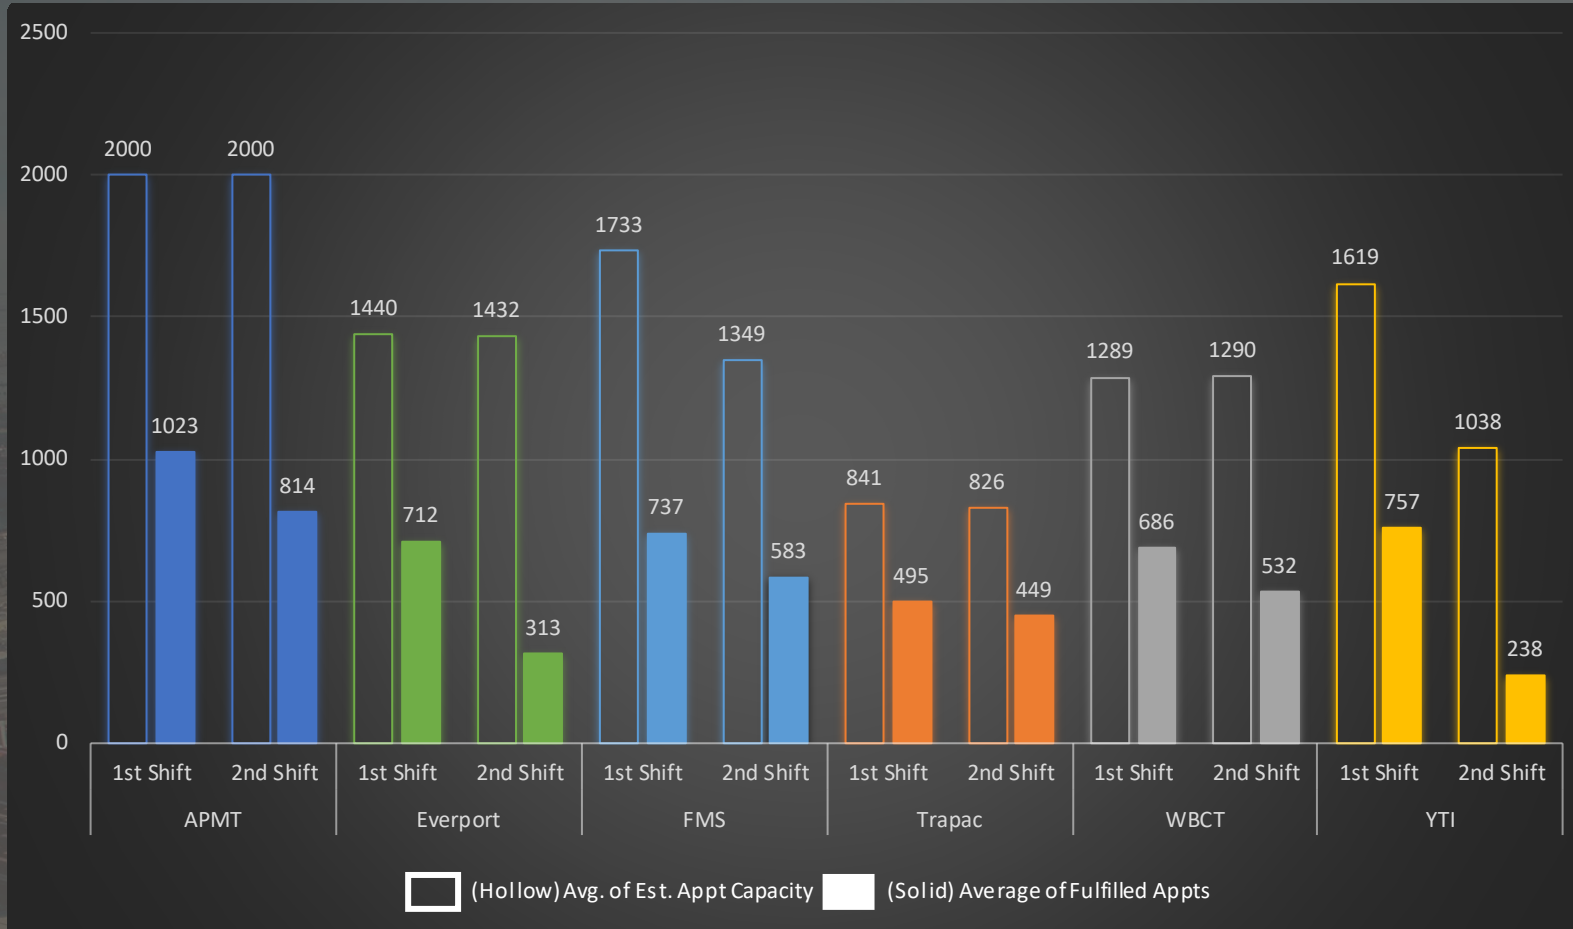

Fulfilled Gate Appointments by Terminal

As of January 23, 2022

Average Appt. Success Rate

All Terminals

44%

APMT

47%

TraPac

57%

ETS

38%

WBCT

48%

FMS

43%

YTI

39%

Note: Port of Los Angeles; averages calculated since October 9, 2021, based on available data.