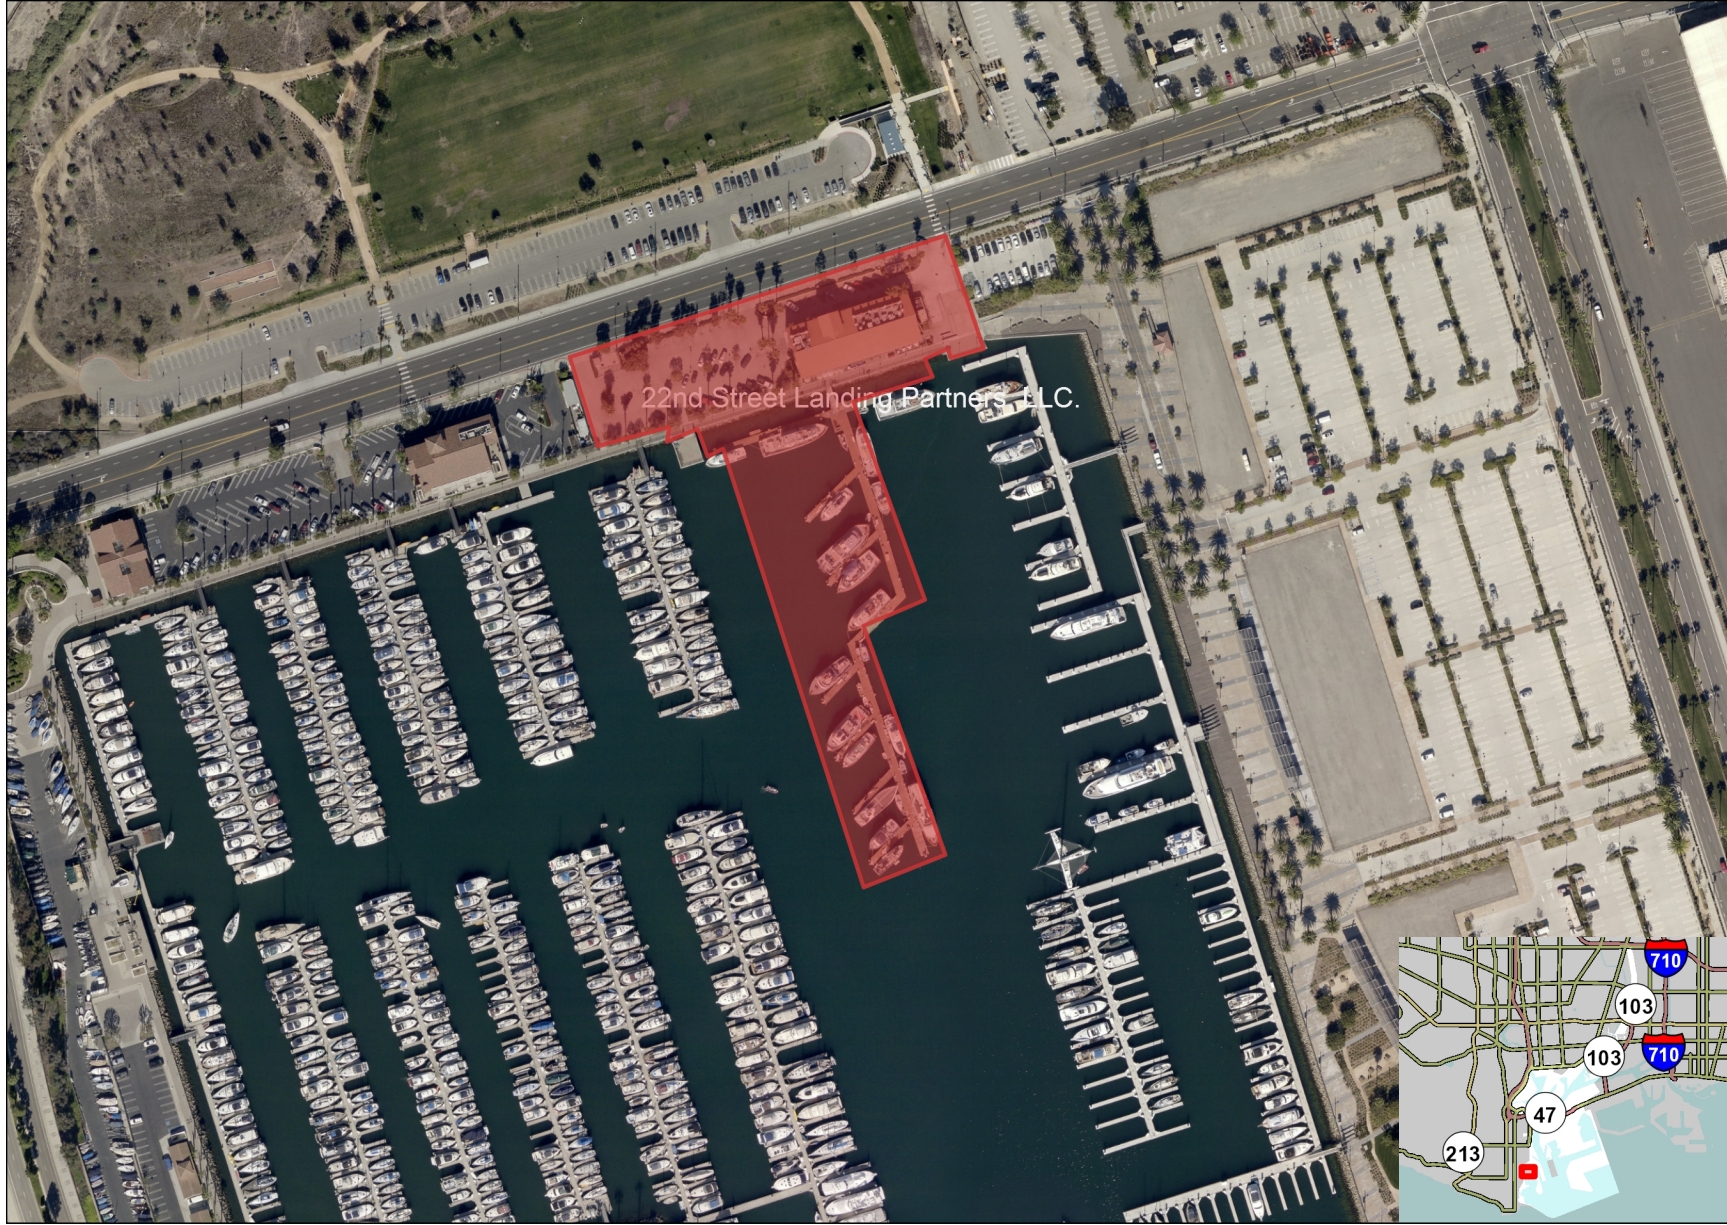

22nd Street Landing Partners, LLC.

Date Printed: 8 April 2016

Legend

LARIAC4_Date_F

SCALE 1: 3,388

564.7 0 564.7 Feet

Projection: WGS_1984_Web_Mercator_Auxiliary_Sphere

This map is a user generated static output from an Internet mapping site and is for reference only. Data layers that appear on this map may or may not be accurate, current, or otherwise reliable.

THIS MAP IS NOT TO BE USED FOR NAVIGATION

TRANSMITTAL 1