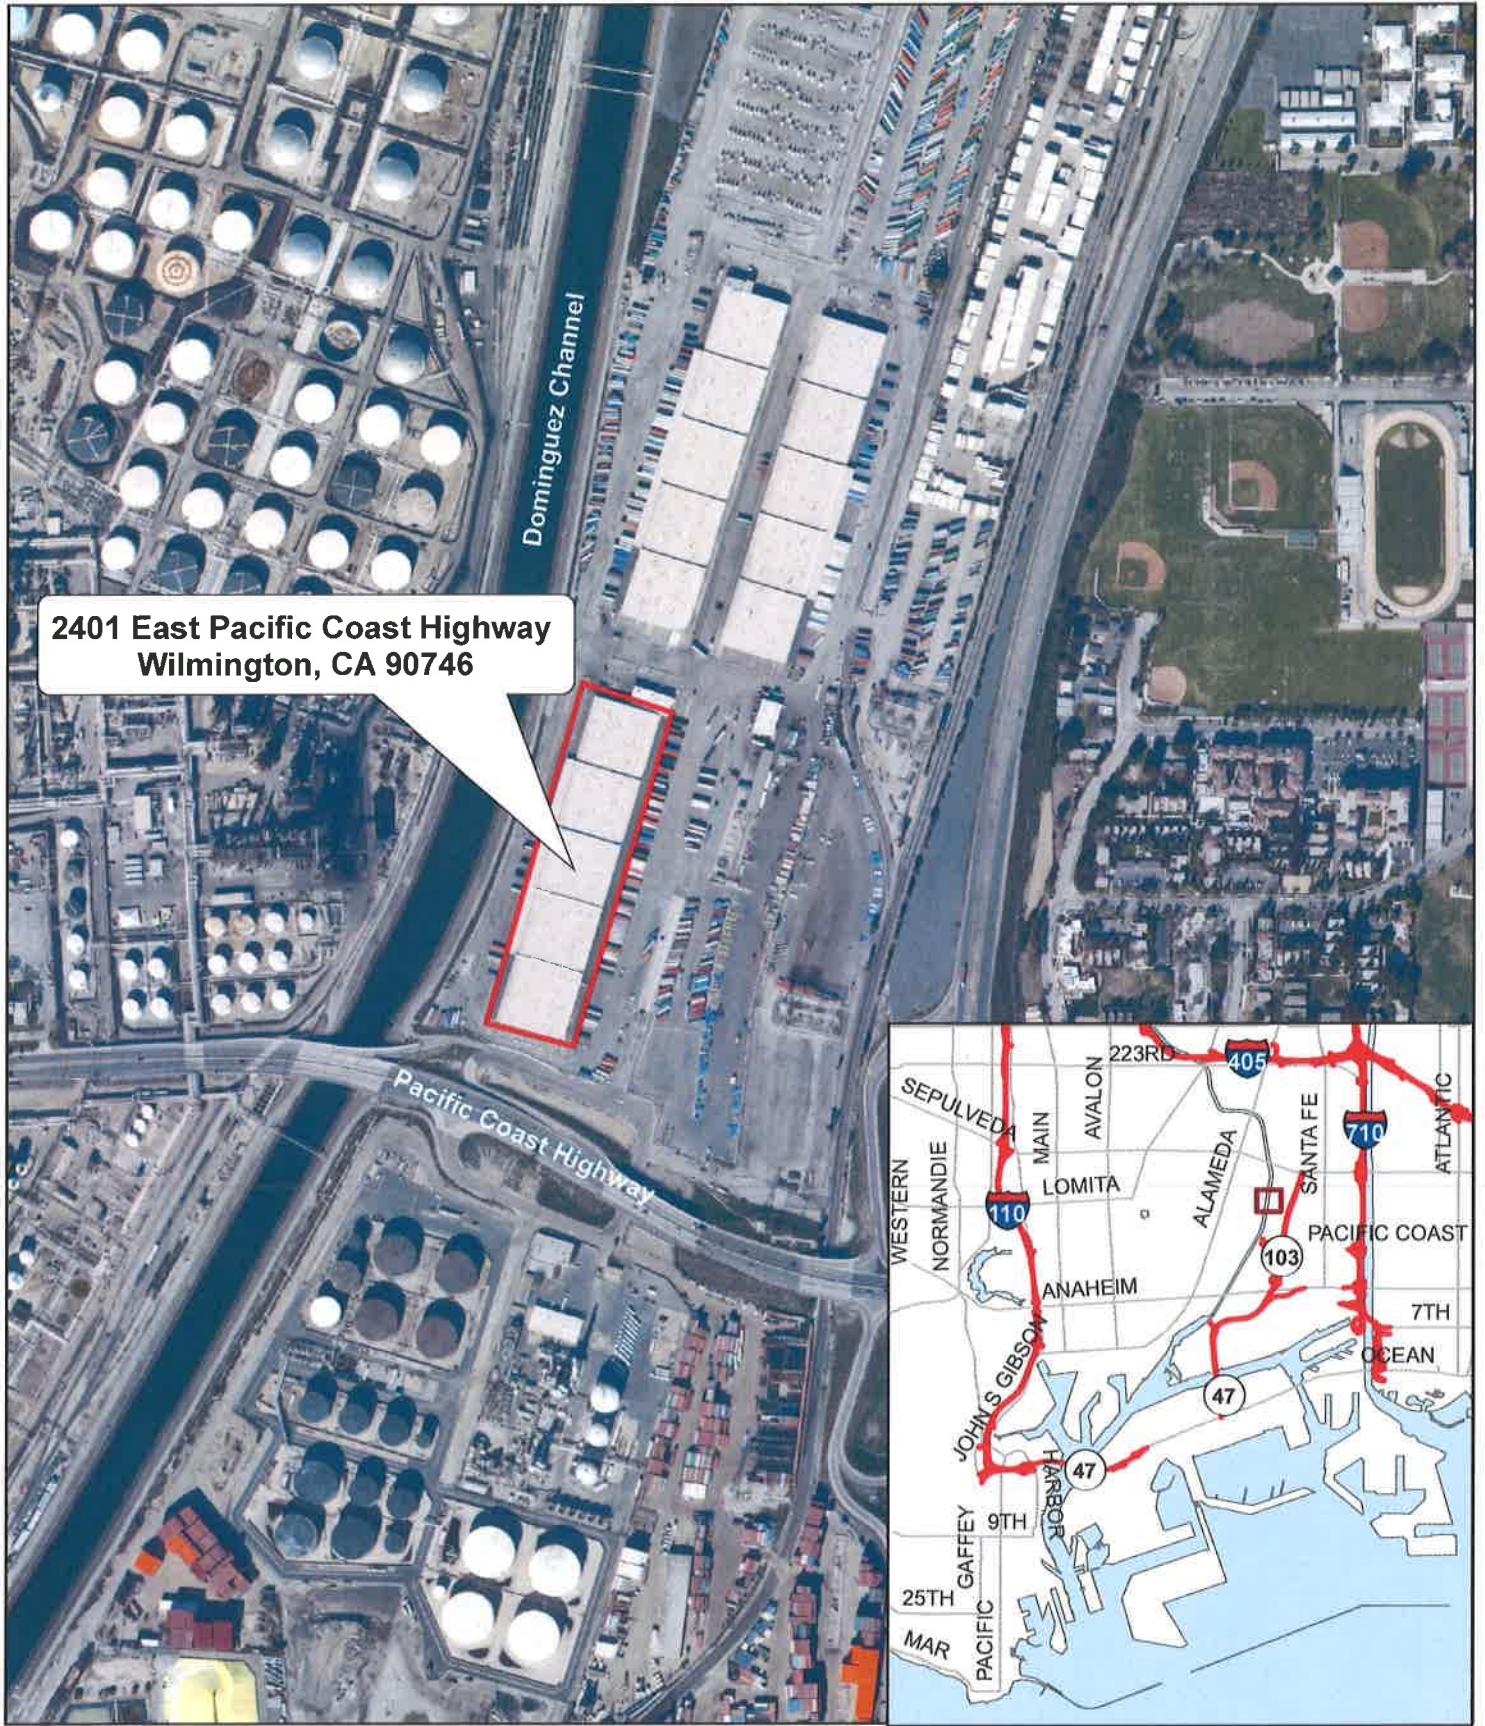

FTZ 202 Site 1-A California Cartage Co. LLC

2401 East Pacific Coast Highway
Wilmington, CA 90746

Transmittal 3

Harbor Department
Planning & Economic Development
Map Produced 1/2015