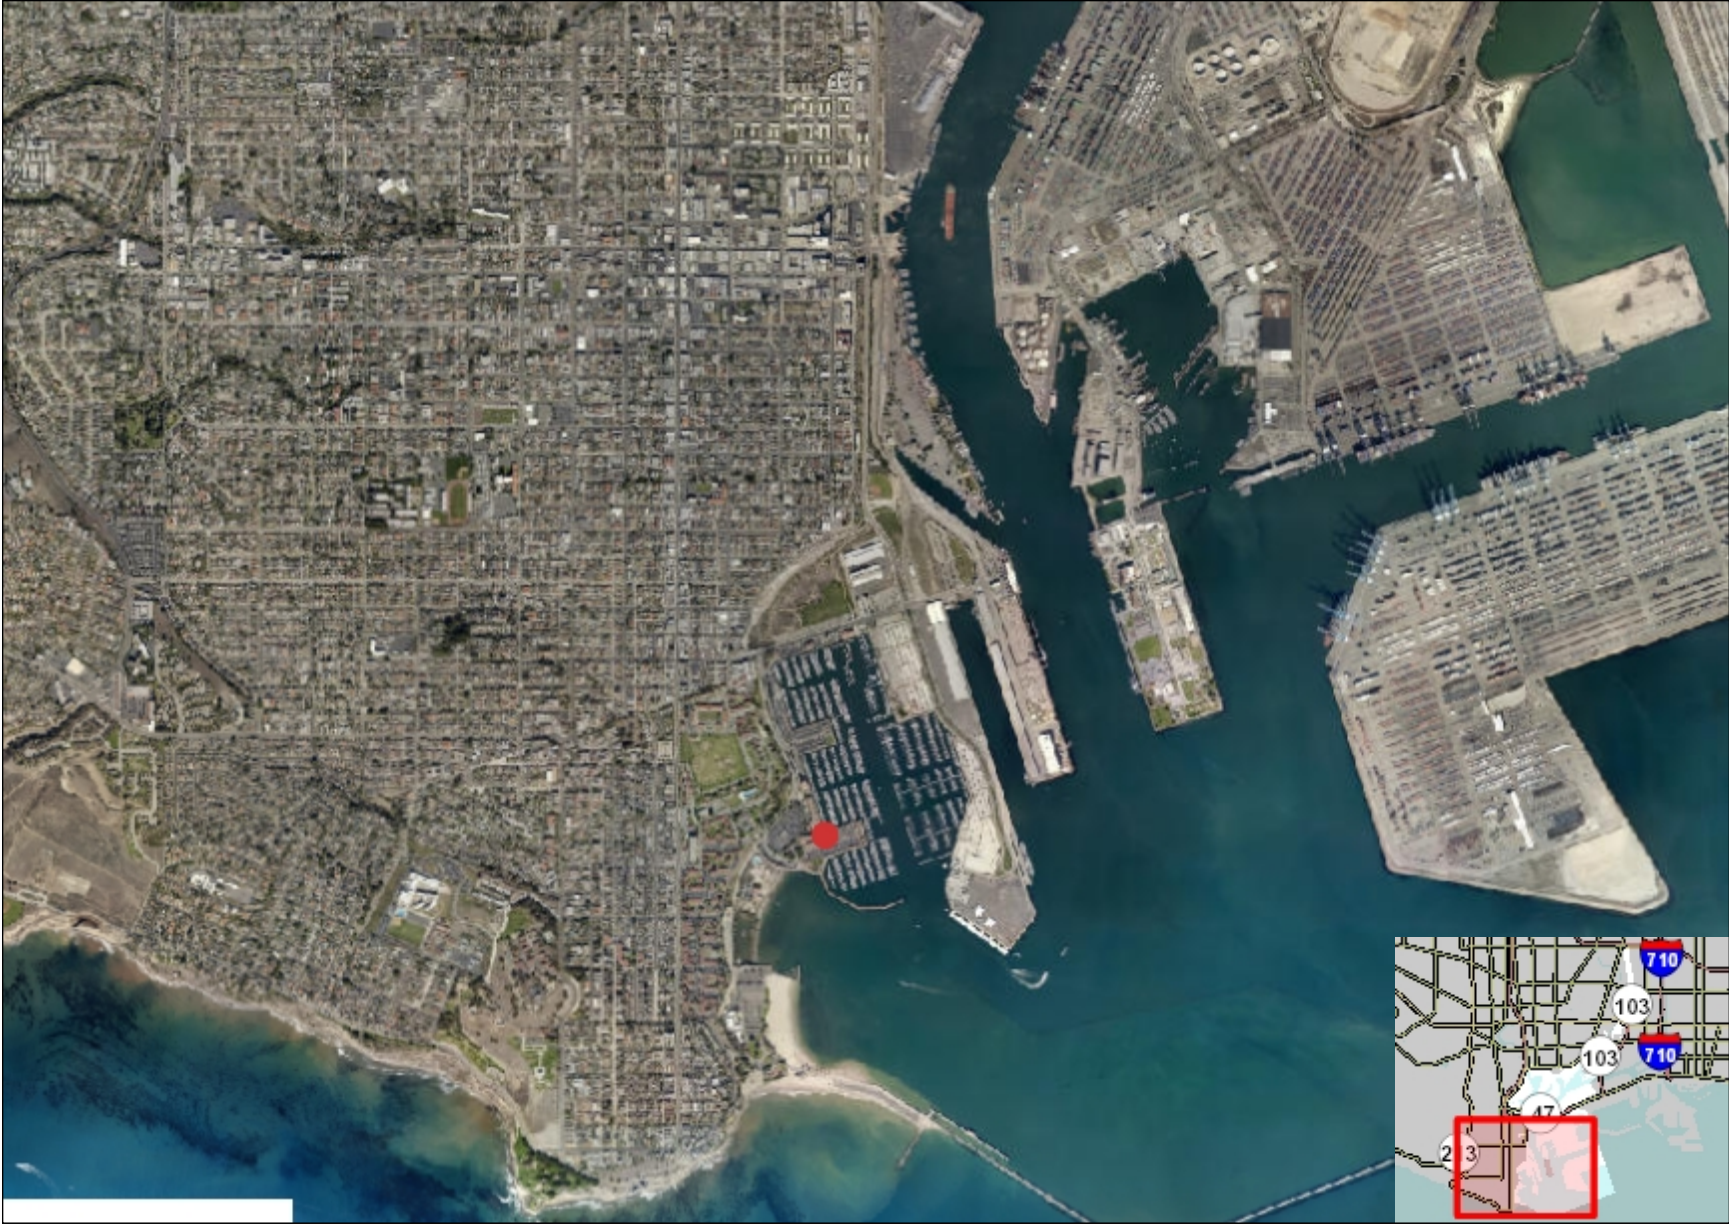

Los Angeles Yacht Club - Site Map

Date Printed: 27 July 2018

Legend

SCALE 1: 35,680
5,946.6 0 5,946.6 Feet
Projection: WGS_1984_Web_Mercator_Auxiliary_Sphere

This map is a user generated static output from an Internet mapping site and is for reference only. Data layers that appear on this map may or may not be accurate, current, or otherwise reliable.

THIS MAP IS NOT TO BE USED FOR NAVIGATION